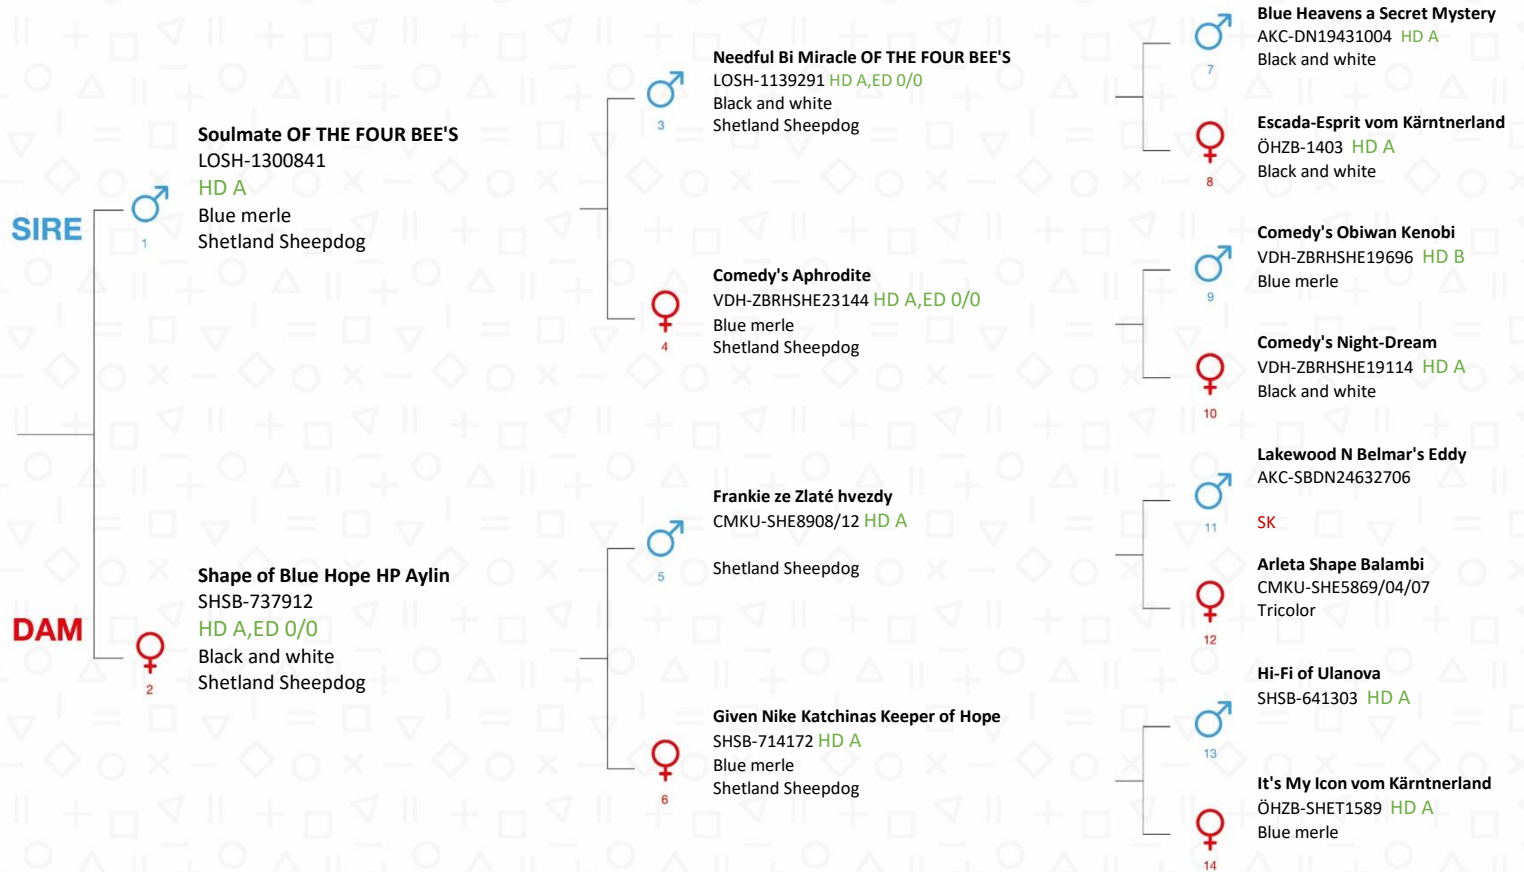

Va va voom OF THE FOUR BEE'S

LOSH : 01362690

Breed: Shetland Sheepdog
 Microchip: 967000010457250
 Color: Black and white
 Sex: Female
 Date of birth: 06/12/2022
 Breeder(s): Leers Veronique

Owner(s)

Leers Veronique 27 Oude Galgenstraat,
 2950 KAPELLEN, Belgium